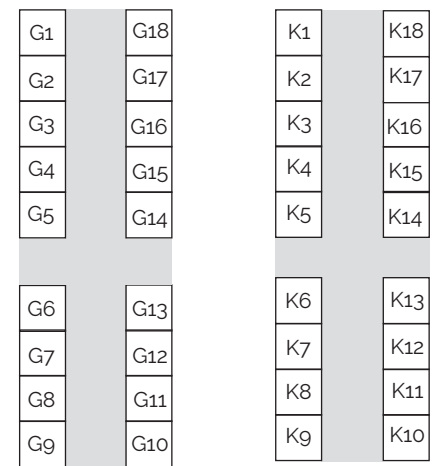

Guilford Craft Expo 2022

BROAD STREET

BOSTON STREET

PARK STREET

WHITFIELD STREET

FIRST AID

FOOD COURT

MUSIC

ENTRANCE & EXIT

ENTRANCE & EXIT

MONUMENT

TOILETS

DEMOS

INFO

ENTRANCE & EXIT

STUDENT TENT