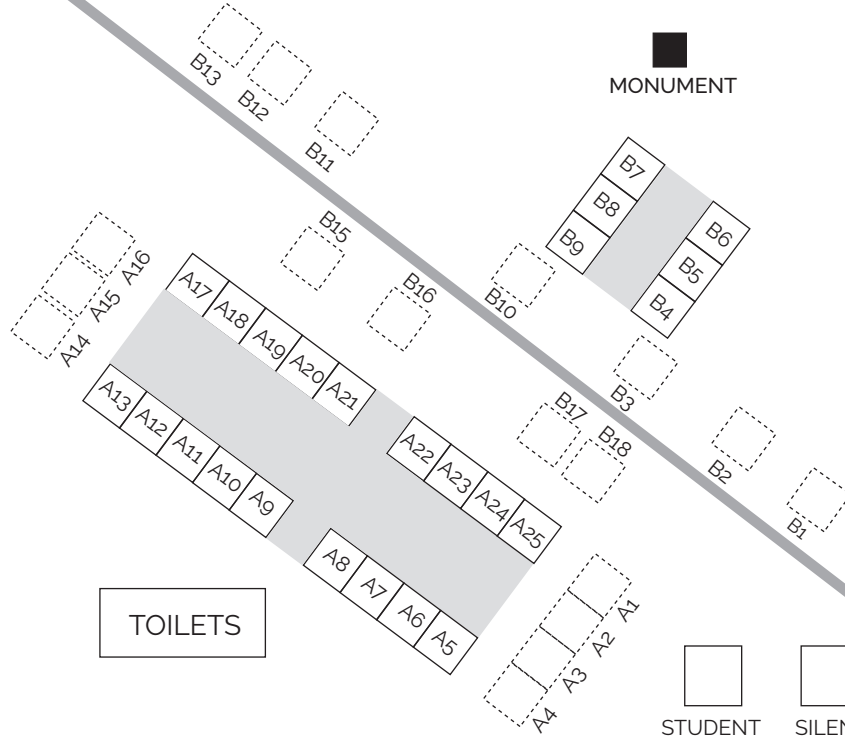

Guilford Craft Expo 2022

BROAD STREET

BOSTON STREET

PARK STREET

WHITFIELD STREET

FIRST AID

FOOD COURT

MUSIC

ENTRANCE & EXIT

ENTRANCE & EXIT

MONUMENT

TOILETS

DEMOS

INFO

ENTRANCE & EXIT

STUDENT TENT